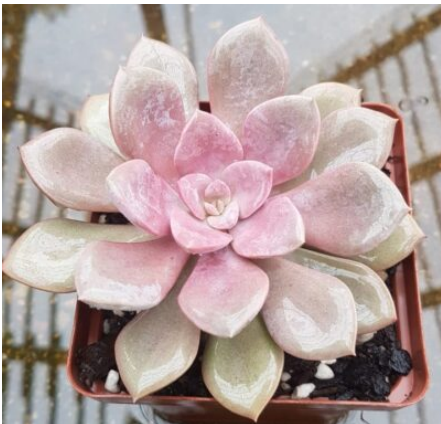

SucculentShop.co.za

All prices subject to change. Please visit our website for the latest prices and to order.

GRAPTOVERIA - FRED IVES

Small Succulent Cutting Size \pm 12 cm

[Read More](#)

GRAPTOVERIA 'DEBBI'

Well rooted plant \pm 12 cm diameter

[Read More](#)

GRAPTOVERIA "SILVER STAR"

Small plants ± 6 cm diameter

[Read More](#)

SucculentShop.co.za

All prices subject to change. Please visit our website for the latest prices and to order.